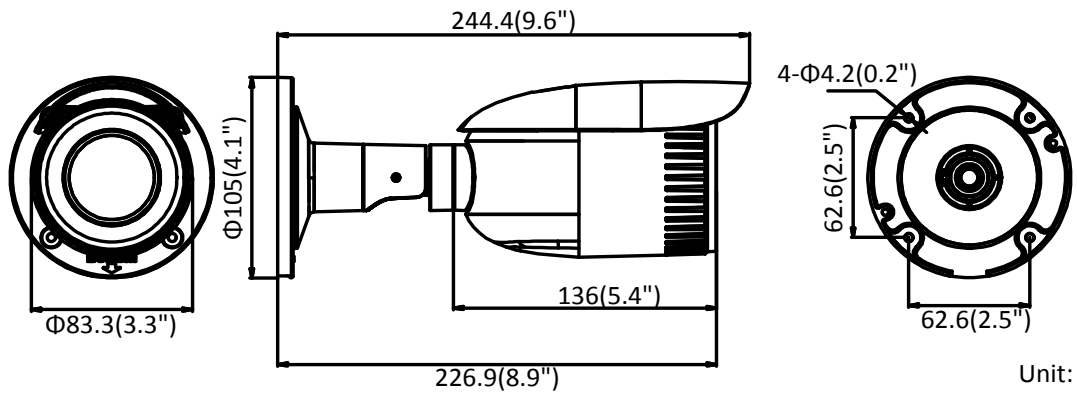

	802.1X, QoS, IPv6, UDP, Bonjour
General Function	One-key reset, anti-flicker, heartbeat, mirror, password protection, privacy mask, watermark
Firmware Version	5.5.2
API	ONVIF (PROFILE S, PROFILE G), ISAPI
Simultaneous Live View	Up to 6 channels
User/Host	Up to 32 users 3 levels: Administrator, Operator and User
Client	iVMS-4200, iVMS-4500, iVMS-5200
Web Browser	IE8+, Chrome 31.0-44, Firefox 30.0-51, Safari 8.0+
Interface	
Communication Interface	1 RJ45 10M/100M self-adaptive Ethernet port
Video Output (Without -Z)	1Vp-p composite output (75 Ω/BNC)
Reset Button	Yes
General	
Operating Conditions	-30 °C to 60 °C (-22 °F to 140 °F), humidity: 95% or less (non-condensing)
Power Supply	12 VDC ± 20%, 5.5 mm coaxial power plug PoE (802.3af, class 3)
Power Consumption and Current	-Z: 12 VDC, 0.9 A, max. 11 W; PoE: (802.3af, 36 V to 57 V), 0.4 A to 0.2 A, max. 12.9 W -V: 12 VDC, 0.6 A, max. 7 W; PoE: (802.3af, 36 V to 57 V), 0.3 A to 0.1 A, max. 9 W
Protection Level	IP67 TVS 2000V lightning protection, surge protection and voltage transient protection
Material	Metal
Dimensions	105 mm × 105 mm × 145 mm (4.1" × 4.1" × 5.7")
Weight	Camera: approx. 1035 g (2.3 lb.) With package: approx. 1550 g (3.4 lb.)

Available Models

IPC-B640H-V (2.8 mm to 12 mm), IPC-B640H-V (2.8 mm to 12 mm)

Dimension

Accessory

DS-1260ZJ