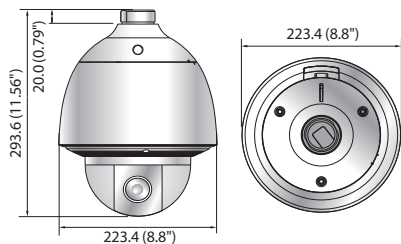

Dimensions

Unit : mm (inch)

XNP-6320H

XNP-6320