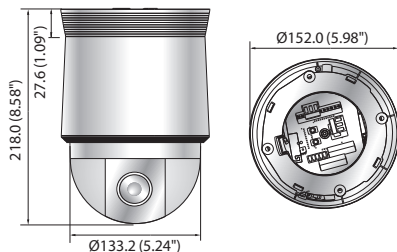

Dimensions

Unit : mm (inch)

XNP-6320H

XNP-6320

Accessories (Optional)

	XNP-6320H	XNP-6320
VIDEO		
Imaging Device	1/2.8" 2.4M CMOS	
Total / Effective Pixels	1,981 (H) x 1,288 (V), 2.55M / 1,944 (H) x 1,212 (V), 2.35M	
Scanning System	Progressive	
Min. Illumination	Color : 0.05Lux (F1.6), B/W : 0.005Lux (F1.6)	
S / N Ratio	50dB	
Video Output	CVBS : 1.0Vpp / 75Ω composite, 720 x 480(N), 720 x 576(P), for installation USB : Micro USB type B, 1280 x 720, for installation	
LENS		
Focal Length (Zoom Ratio)	4.44 ~ 142.6mm (Optical 32x)	
Max. Aperture Ratio	F1.6(Wide) / F4.4(Tele)	
Angular Field of View	H : 61.8° (Wide) ~ 2.19° (Tele) / V : 36.2° (Wide) ~ 1.24° (Tele)	
Min. Object Distance	Wide : 1.5m (4.92ft), Tele : 2m (6.56ft)	
Focus Control	Auto / Manual / One shot AF	
Lens / Mount Type	DC Auto Iris / Board-in type	
PAN / TILT / ROTATE		
Pan / Tilt Range	360° Endless / 210° (-15° ~ 195°)	
Pan / Tilt Speed	Preset : 700°/sec, Manual : 0.024°/sec ~ 200°/sec	
Sequence	Preset (300ea), Swing, Group (6ea), Trace, Tour (1ea), Auto run, Schedule	
Preset Accuracy / Azimuth	±0.2° / Yes (E / W / S / N / NE / NW / SE / SW)	
Auto Tracking	Support	
OPERATIONAL		
Camera Title	Off / On (Displayed up to 85 characters) - W/W : English / Numeric / Special characters - China : English / Numeric / Special / Chinese characters - Common : Multi-line (Max. 5), Color (Gray / Green / Red / Blue / Black / White), Transparency, Auto scale by resolution	
Day & Night	Auto (ICR) / Color / B/W / Schedule	
Backlight Compensation	Off / BLC / HLC / WDR	
Wide Dynamic Range	150dB	
Contrast Enhancement	SSDR (Off / On)	
Digital Noise Reduction	SSNRV (2D + 3D Noise filter) (Off / On)	
Digital Image Stabilization	Off / On (Built-in Gyro sensor)	
Defog	Off / Auto / Manual	
Motion Detection	Off / On (8ea, Polygonal)	
Privacy Masking	Off / On (24 zones of rectangle zone) - Color : Gray / Green / Red / Blue / Black / White - Zoom ratio option for mask mode - Mosaic option	
Gain Control	Off / Low / Middle / High	
White Balance	ATW / AWC / Manual / Indoor / Outdoor (included mercury & Sodium)	
Electronic Shutter Speed	Minimum / Maximum / Anti flicker (1 ~ 1/12,000sec)	
Digital Zoom	32x	
Flip / Mirror	Off / On	
Intelligent video analytics	Tampering, Loitering, Directional detection, Fog detection, Virtual line, Enter/Exit, (Dis) Appear, Audio detection, Face detection, Motion detection, Sound classification	
Alarm I/O	Input 4ea / Output 2ea (Relay)	
Remote Control Interface	RS-485- Samsung-T, Pelco-D/P, Panasonic, Bosch, AD, GE, Vicon, Honeywell	
Alarm Triggers	Alarm input, Motion detection, Video & Audio analytics, Network disconnect	
Alarm Events	File upload Via FTP and E-mail, Notification Via E-mail, TCP and HTTP, Local storage (SD/SDHC/SDXC) or NAS recording at alarm triggers, External output, Preset Support	
PIXEL COUNTER	Support	
NETWORK		
Ethernet	RJ-45 (10/100 BASE-T)	
Video Compression Format	H.265 / H.264 (MPEG-4 part 10/AVC), MJPEG	
Resolution	1920 x 1080, 1280 x 1024, 1280 x 960, 1280 x 720, 1024 x 768, 800 x 600, 800 x 448, 720 x 576, 720 x 480, 640 x 480, 640 x 360, 320 x 240	
Max. Framerate	H.265 / H.264 : Max. 60fps at all resolutions, MJPEG : Max. 30fps at all resolutions	
Smart Codec	Manual mode (Area-based : 5ea)	
WiseStreamII	Support	
Video Quality Adjustment	H.265 / H.264 / MJPEG : Target bitrate level control	
Bitrate Control Method	H.265 / H.264 : CBR or VBR, MJPEG : VBR	
Streaming Capability	Multiple streaming (Up to 10 profiles)	
Audio In	Selectable (Mic in / Line in), Supply voltage : 2.5V DC (4mA), Input impedance : approx. 2KΩ Ohm	
Audio Out	Line out (3.5mm mono jack), Max output level : 1 Vrms	
Audio Compression Format	G.711 u-law / G.726 Selectable, G.726 (ADPCM) 8KHz, G.711 8KHz, G.726 : 16Kbps, 24Kbps, 32Kbps, 40Kbps, AAC-LC : 48Kbps at 16KHz	
Audio Communication	Bi-directional (2-way)	
IP	IPv4, IPv6	
Protocol	TCP/IP, UDP/IP, RTP (UDP), RTP (TCP), RTSP, RTSP, NTP, HTTP, HTTPS, SSL/TLS, DHCP, PPPoE, FTP, SMTP, ICMP, IGMP, SNMPv1/v2c/v3 (MIB-2), ARP, DNS, DDNS, QoS, UPnP, Bonjour	
Security	HTTPS (SSL) login authentication, Digest login authentication, IP address filtering, User access log, 802.1x authentication (EAP-TLS, EAP-LEAP)	
Streaming Method	Unicast / Multicast	
Max. User Access	20 users at Unicast mode	
Edge Storage	Micro SD/SDHC/SDXC 2slot (up to 512 GB) - Continuous recording (1st slot to 2nd slot) - Motion images recorded in the SD/SDHC/SDXC memory card can be downloaded. NAS (Network Attached Storage), Local PC for instant recording	
Application Programming Interface	ONVIF Profile S/G, SUNAPI 2.0 (HTTP API), Wisenet open platform	
Webpage Language	English, Korean, Chinese, French, Italian, Spanish, German, Japanese, Russian, Swedish, Portuguese, Czech, Polish, Turkish, Dutch, Hungarian, Greek	
Web Viewer	Supported OS : Windows 7, 8.1, 10, Mac OS X 10.10, 10.11, 10.12 Plug-in Free Webviewer - Supported Browser : Google Chrome, MS Edge, Mozilla Firefox (Window 64bit only), Apple Safari 10 (Mac OS X only)	
Web Viewer	Plug-in Webviewer - Supported Browser : MS Explore 11, Apple Safari 10 (Mac OS X only)	
Central Management Software	SmartViewer, SSM	
ENVIRONMENTAL		
Operating Temperature / Humidity	24V AC : -50°C ~ +55°C (-58°F ~ +131°F) / Less than 90% RH PoE+ : -35°C ~ +55°C (-31°F ~ +131°F) / Less than 90% RH * Start up should be done at above -30°C (-22°F)	
Storage Temperature / Humidity	-30°C ~ +60°C (-22°F ~ +140°F) / Less than 90% RH	
Ingress Protection / Vandal Resistance	IP66 / IK10	
ELECTRICAL		
Input Voltage / Current	24V AC ±10%, PoE+ (IEEE802.3at, Class4)	
Power Consumption	Max. 24W (Heater Off), Max. 65W (Heater on, 24V AC) / Max. 20W	
MECHANICAL		
Color / Material	Ivory / Plastic + Metal	
Dimensions (WxH)	Ø223.4 x 293.6mm (Ø8.8" x 11.56")	
Weight	3.3Kg (7.28 lb) / 1.7Kg (3.75 lb)	
* The latest product information / specification can be found at hanwha-security.com		
* Design and specifications are subject to change without notice.		
* Wisenet is the proprietary brand of Hanwha Techwin, formerly known as Samsung Techwin.		