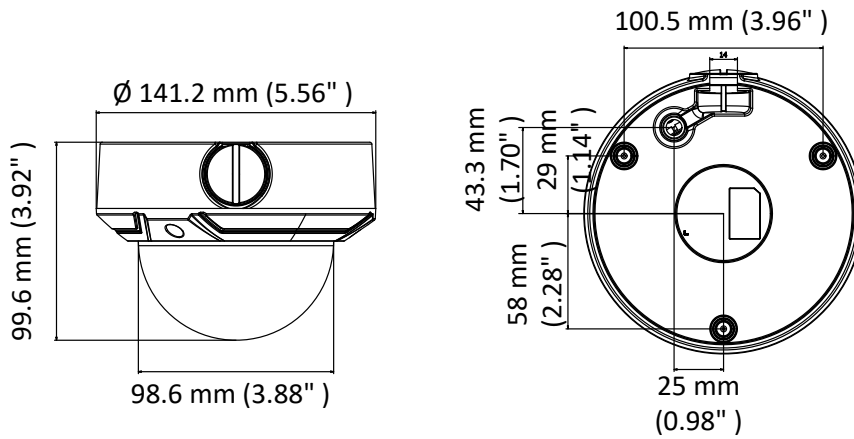

| | |
|-------------------------------|---|
| | SNMP, IGMP, 802.1X, QoS, IPv6, UDP, Bonjour |
| General Function | One-key reset, anti-flicker, heartbeat, mirror, password protection, privacy mask, watermark, IP address filter |
| Firmware Version | 5.5.3 |
| API | ONVIF (PROFILE S, PROFILE G), ISAPI |
| Simultaneous Live View | Up to 6 channels |
| User/Host | Up to 32 users 3 levels: Administrator, Operator and User |
| Client | iVMS-4200, Hik-Connect, iVMS-5200 |
| Web Browser | IE8+, Chrome 31.0-44, Firefox 30.0-51, Safari 8.0+ |
| Interface | |
| Communication Interface | 1 RJ45 10M/100M self-adaptive Ethernet port |
| Video Output (Without -Z) | 1Vp-p composite output (75 Ω/BNC) |
| Reset Button | Yes |
| General | |
| Operating Conditions | -30 °C to 50 °C (-22 °F to 122 °F), humidity: 95% or less (non-condensing) |
| Power Supply | 12 VDC ± 25%, 5.5 mm coaxial power plug PoE (802.3af, class 3) |
| Power Consumption and Current | -Z: 12 VDC, 0.8 A, Max: 10 W; PoE: (802.3af, 36 V to 57 V), 0.35 A to 0.2 A, Max: 12 W -V: 12 VDC, 0.5 A, Max: 6 W; PoE: (802.3af, 36 V to 57 V), 0.22 A to 0.14 A, Max: 8 W |
| Protection Level | IP67, IK10 TVS 2000V lightning protection, surge protection and voltage transient protection |
| Material | Metal & Plastic |
| Dimensions | Camera: Ø 141 mm × 99.6 mm (Ø 5.6" × 3.9") With package: 140 mm × 140 mm × 154 mm (5.5" × 5.5" × 6.1") |
| Weight | Camera: approx. 820 g (1.8 lb.) With package: approx. 1200 g (2.6 lb.) |

Available Models

IPC-D640H-V (2.8 mm to 12 mm), IPC-D640H-Z (2.8 mm to 12 mm)

Dimension

Accessory

DS-1227ZJ
In-ceiling Mount

DS-1273ZJ-135
Wall Mount

DS-1273ZJ-135B
Wall Mount

DS-1280ZJ-DM21
Junction Box