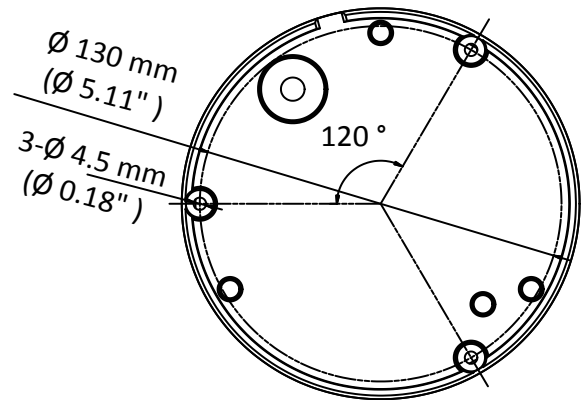

THC-D340-VF 4 MP EXIR VF Dome Camera

Key Features

- 4 MP high-performance CMOS
- 2560 × 1440 resolution
- 2.8 mm to 12 mm vari-focal lens
- Day/Night switch
- EXIR 2.0, smart IR, up to 40 m IR distance
- 4 in 1 video output (switchable TVI/AHD/CVI/CVBS)
- IP66, IK10

Specifications

Camera	
Image Sensor	4 MP CMOS image sensor
Signal System	PAL/NTSC
Resolution	2560 (H) × 1440 (V)
Min. Illumination	0.01 Lux@(F1.2, AGC ON), 0 Lux with IR
Shutter Time	1/25 (1/30) s to 1/50,000 s
Lens	2.8 mm to 12 mm
Horizontal Field of View	108.4° to 32.6°
Lens Mount	Ø14
Day & Night	IR cut filter
Angle Adjustment	Pan: 0° to 355°, Tilt: 0° to 75°, Rotation: 0° to 355°
Synchronization	Internal synchronization
Video Frame Rate	PAL: 4 MP@12.5fps, 4 MP@25fps, 1080p@25fps NTSC: 4 MP@15fps, 4 MP@30fps, 1080p@30fps
Menu	
AGC	High/Medium/Low/Off
D/N Mode	Auto/Color/BW (Black and White)
BLC	Support
DWDR	Support
Language	English
Functions	Brightness, Sharpness, DNR, Mirror, Smart IR
Interface	
Video Output	1 HD analog output
Switch Button	TVI/AHD/CVI/CVBS
General	
Operating Conditions	-40 °C to 60 °C (-40 °F to 140 °F), Humidity: 90% or less (non-condensation)
Power Supply	12 VDC ±15%
Power Consumption	Max. 4.4 W
Protection Level	IP66, IK10
Material	Metal
IR Range	Up to 40 m
Dimensions	Ø 130 mm × 143 mm (5.11" × 5.62")
Weight	630 g (1.39 lb.)

Order Model

THC-D340-VF

Dimension

Accessories

DS-1273ZJ-140-DM45
Wall Mount

DS-1275ZJ
Vertical Pole Mount

DS-1276ZJ
Corner Mount

DS-1271ZJ-140-DM45
Pendant Mount