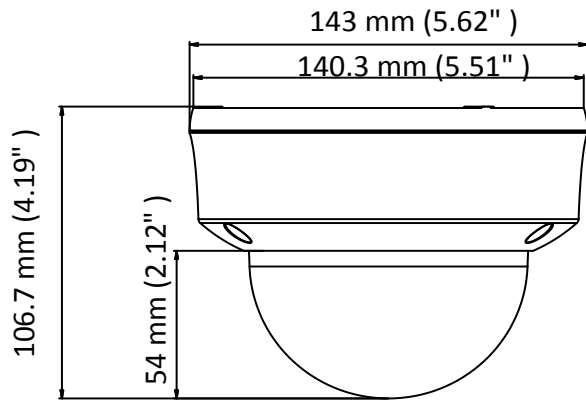

THC-D340-VF 4 MP EXIR VF Dome Camera

Key Features

- 4 MP high-performance CMOS
- 2560 × 1440 resolution
- 2.8 mm to 12 mm vari-focal lens
- Day/Night switch
- EXIR 2.0, smart IR, up to 40 m IR distance
- 4 in 1 video output (switchable TVI/AHD/CVI/CVBS)
- IP66, IK10

Specifications

Camera	
Image Sensor	4 MP CMOS image sensor
Signal System	PAL/NTSC
Resolution	2560 (H) × 1440 (V)
Min. Illumination	0.01 Lux@(F1.2, AGC ON), 0 Lux with IR
Shutter Time	1/25 (1/30) s to 1/50,000 s
Lens	2.8 mm to 12 mm
Horizontal Field of View	108.4° to 32.6°
Lens Mount	Ø14
Day & Night	IR cut filter
Angle Adjustment	Pan: 0° to 355°, Tilt: 0° to 75°, Rotation: 0° to 355°
Synchronization	Internal synchronization
Video Frame Rate	PAL: 4 MP@12.5fps, 4 MP@25fps, 1080p@25fps NTSC: 4 MP@15fps, 4 MP@30fps, 1080p@30fps
Menu	
AGC	High/Medium/Low/Off
D/N Mode	Auto/Color/BW (Black and White)
BLC	Support
DWDR	Support
Language	English
Functions	Brightness, Sharpness, DNR, Mirror, Smart IR
Interface	
Video Output	1 HD analog output
Switch Button	TVI/AHD/CVI/CVBS
General	
Operating Conditions	-40 °C to 60 °C (-40 °F to 140 °F), Humidity: 90% or less (non-condensation)
Power Supply	12 VDC ±15%
Power Consumption	Max. 4.4 W
Protection Level	IP66, IK10
Material	Metal
IR Range	Up to 40 m
Dimensions	Ø 130 mm × 143 mm (5.11" × 5.62")
Weight	630 g (1.39 lb.)

Order Model

THC-D340-VF

Dimension

Accessories

DS-1273ZJ-140-DM45
Wall Mount

DS-1275ZJ
Vertical Pole Mount

DS-1276ZJ
Corner Mount

DS-1271ZJ-140-DM45
Pendant Mount