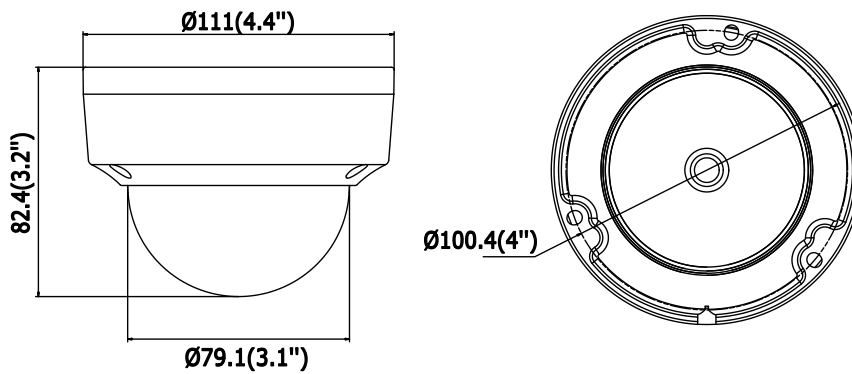

Dimensions

Unit: mm

Accessories

DS-1259ZJ

DS-1272ZJ-110

DS-1272ZJ-110B

DS-1271ZJ-110

DS-1280ZJ-DM18

DS-1276ZJ

DS-1275ZJ

DS-1250ZJ

Distributed by

HIKVISION®

Headquarters

No.555 Qianmo Road, Binjiang District,
Hangzhou 310051, China
T +86-571-8807-5998
overseasbusiness@hikvision.com

Hikvision USA
T +1-909-895-0400
sales.usa@hikvision.com

Hikvision Australia
T +61-2-8599-4233
salesau@hikvision.com

Hikvision India
T +91-22-28469900
sales@pramahikvision.com

Hikvision Canada
T +1-866-200-6690
sales.canada@hikvision.com

Hikvision Thailand
T +662-275-9949
sales.thailand@hikvision.com

Hikvision Europe
T +31-23-5542770
sales.eu@hikvision.com

Hikvision Italy
T +39-0438-6902
info.it@hikvision.com

Hikvision Brazil
T +55 11 3318-0050
Latam.support@hikvision.com

Hikvision Turkey
T +90 (216)521 7070- 7074
sales.tr@hikvision.com

Hikvision Malaysia
T +601-7652-2413
sales.my@hikvision.com

Hikvision UK & Ireland
T +01628-902140
sales.uk@hikvision.com

Hikvision South Africa
Tel: +27 (10) 0351172
sale.africa@hikvision.com

Hikvision France
T +33(0)1-85-330-450
info.fr@hikvision.com

Hikvision Kazakhstan
T +7-727-9730667
nikia.panfilov@hikvision.ru

Hikvision Vietnam
T +84-974270888
sales.vt@hikvision.com

Hikvision UAE
T +971-4-4432090
salesme@hikvision.com

Hikvision Singapore
T +65-6684-4718
sg@hikvision.com

Hikvision Spain
T +34-91-737-16-55
info.es@hikvision.com

Hikvision Tashkent
T +99-87-1238-9438
uzb@hikvision.ru

Hikvision Hong Kong
T +852-2151-1761
info.hk@hikvision.com

Hikvision Russia
T +7-495-669-67-99
sateru@hikvision.com

Hikvision Korea
T +82-(0)31-731-8817
sales.korea@hikvision.com

Hikvision Poland
T +48-22-460-01-50
info.pl@hikvision.com

Hikvision Indonesia
T +62-21-2933759
Sales.Indonesia@hikvision.com

Hikvision Colombia
sales.colombia@hikvision.com