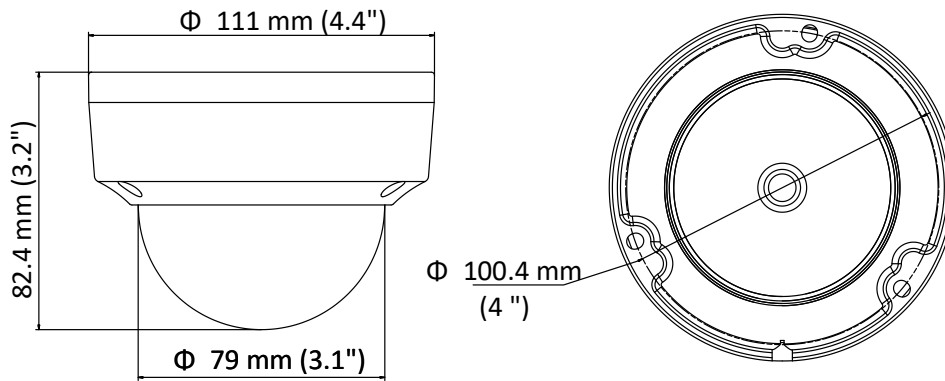

Dimension

Accessories

Distributed by

HIKVISION

Headquarters

No.555 Qianmo Road, Binjiang District,
Hangzhou 310051, China
T +86-571-8807-5998
overseasbusiness@hikvision.com

Hikvision USA
T +1-909-895-0400
sales.usa@hikvision.com

Hikvision Australia
T +61-2-8599-4233
salesau@hikvision.com

Hikvision India
T +91-22-28469900
sales@pramahikvision.com

Hikvision Canada
T +1-866-200-6690
sales.canada@hikvision.com

Hikvision Thailand
T +662-275-9949
sales.thailand@hikvision.com

Hikvision Europe
T +31-23-5542770
sales.eu@hikvision.com

Hikvision Italy
T +39-0438-6902
info.it@hikvision.com

Hikvision Brazil
T +55 11 3318-0050
Latam.support@hikvision.com

Hikvision Turkey
T +90 (216)521 7070- 7074
sales.tr@hikvision.com

Hikvision Malaysia
T +601-7652-2413
sales.my@hikvision.com

Hikvision UK & Ireland
T +01628-902140
sales.uk@hikvision.com

Hikvision South Africa
Tel: +27 (10) 0351172
sale.africa@hikvision.com

Hikvision France
T +33(0)1-85-330-450
info.fr@hikvision.com

Hikvision Kazakhstan
T +7-727-9730667
nikia.panfilov@hikvision.ru

Hikvision Vietnam
T +84-974270888
sales.vt@hikvision.com

Hikvision UAE
T +971-4-4432090
salesme@hikvision.com

Hikvision Singapore
T +65-6684-4718
sg@hikvision.com

Hikvision Spain
T +34-91-737-16-55
info.es@hikvision.com

Hikvision Tashkent
T +99-87-1238-9438
uzb@hikvision.ru

Hikvision Hong Kong
T +852-2151-1761
info.hk@hikvision.com

Hikvision Russia
T +7-495-669-67-99
saleru@hikvision.com

Hikvision Korea
T +82-(0)31-731-8817
sales.korea@hikvision.com

Hikvision Poland
T +48-22-460-01-50
info.pl@hikvision.com

Hikvision Indonesia
T +62-21-2933759
Sales.Indonesia@hikvision.com

Hikvision Colombia
sales.colombia@hikvision.com