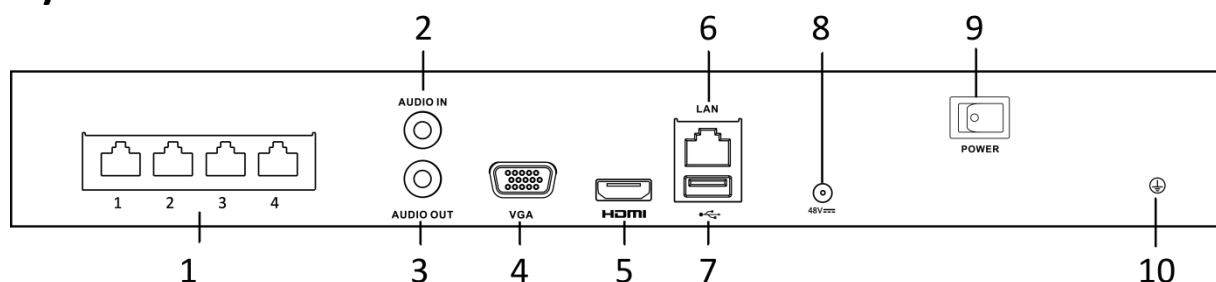

Physical Interfaces

Index	Description	Index	Description
1	Network Interfaces with PoE function (4 interfaces for DS-7604NI-Q1/4P and 8 interfaces for DS-7608NI-Q1/8P))	6	LAN Network Interface
2	AUDIO IN	7	USB 2.0 Interface.
3	AUDIO OUT	8	48VDC power supply
4	VGA Interface	9	Power Switch
5	HDMI Interface	10	GND